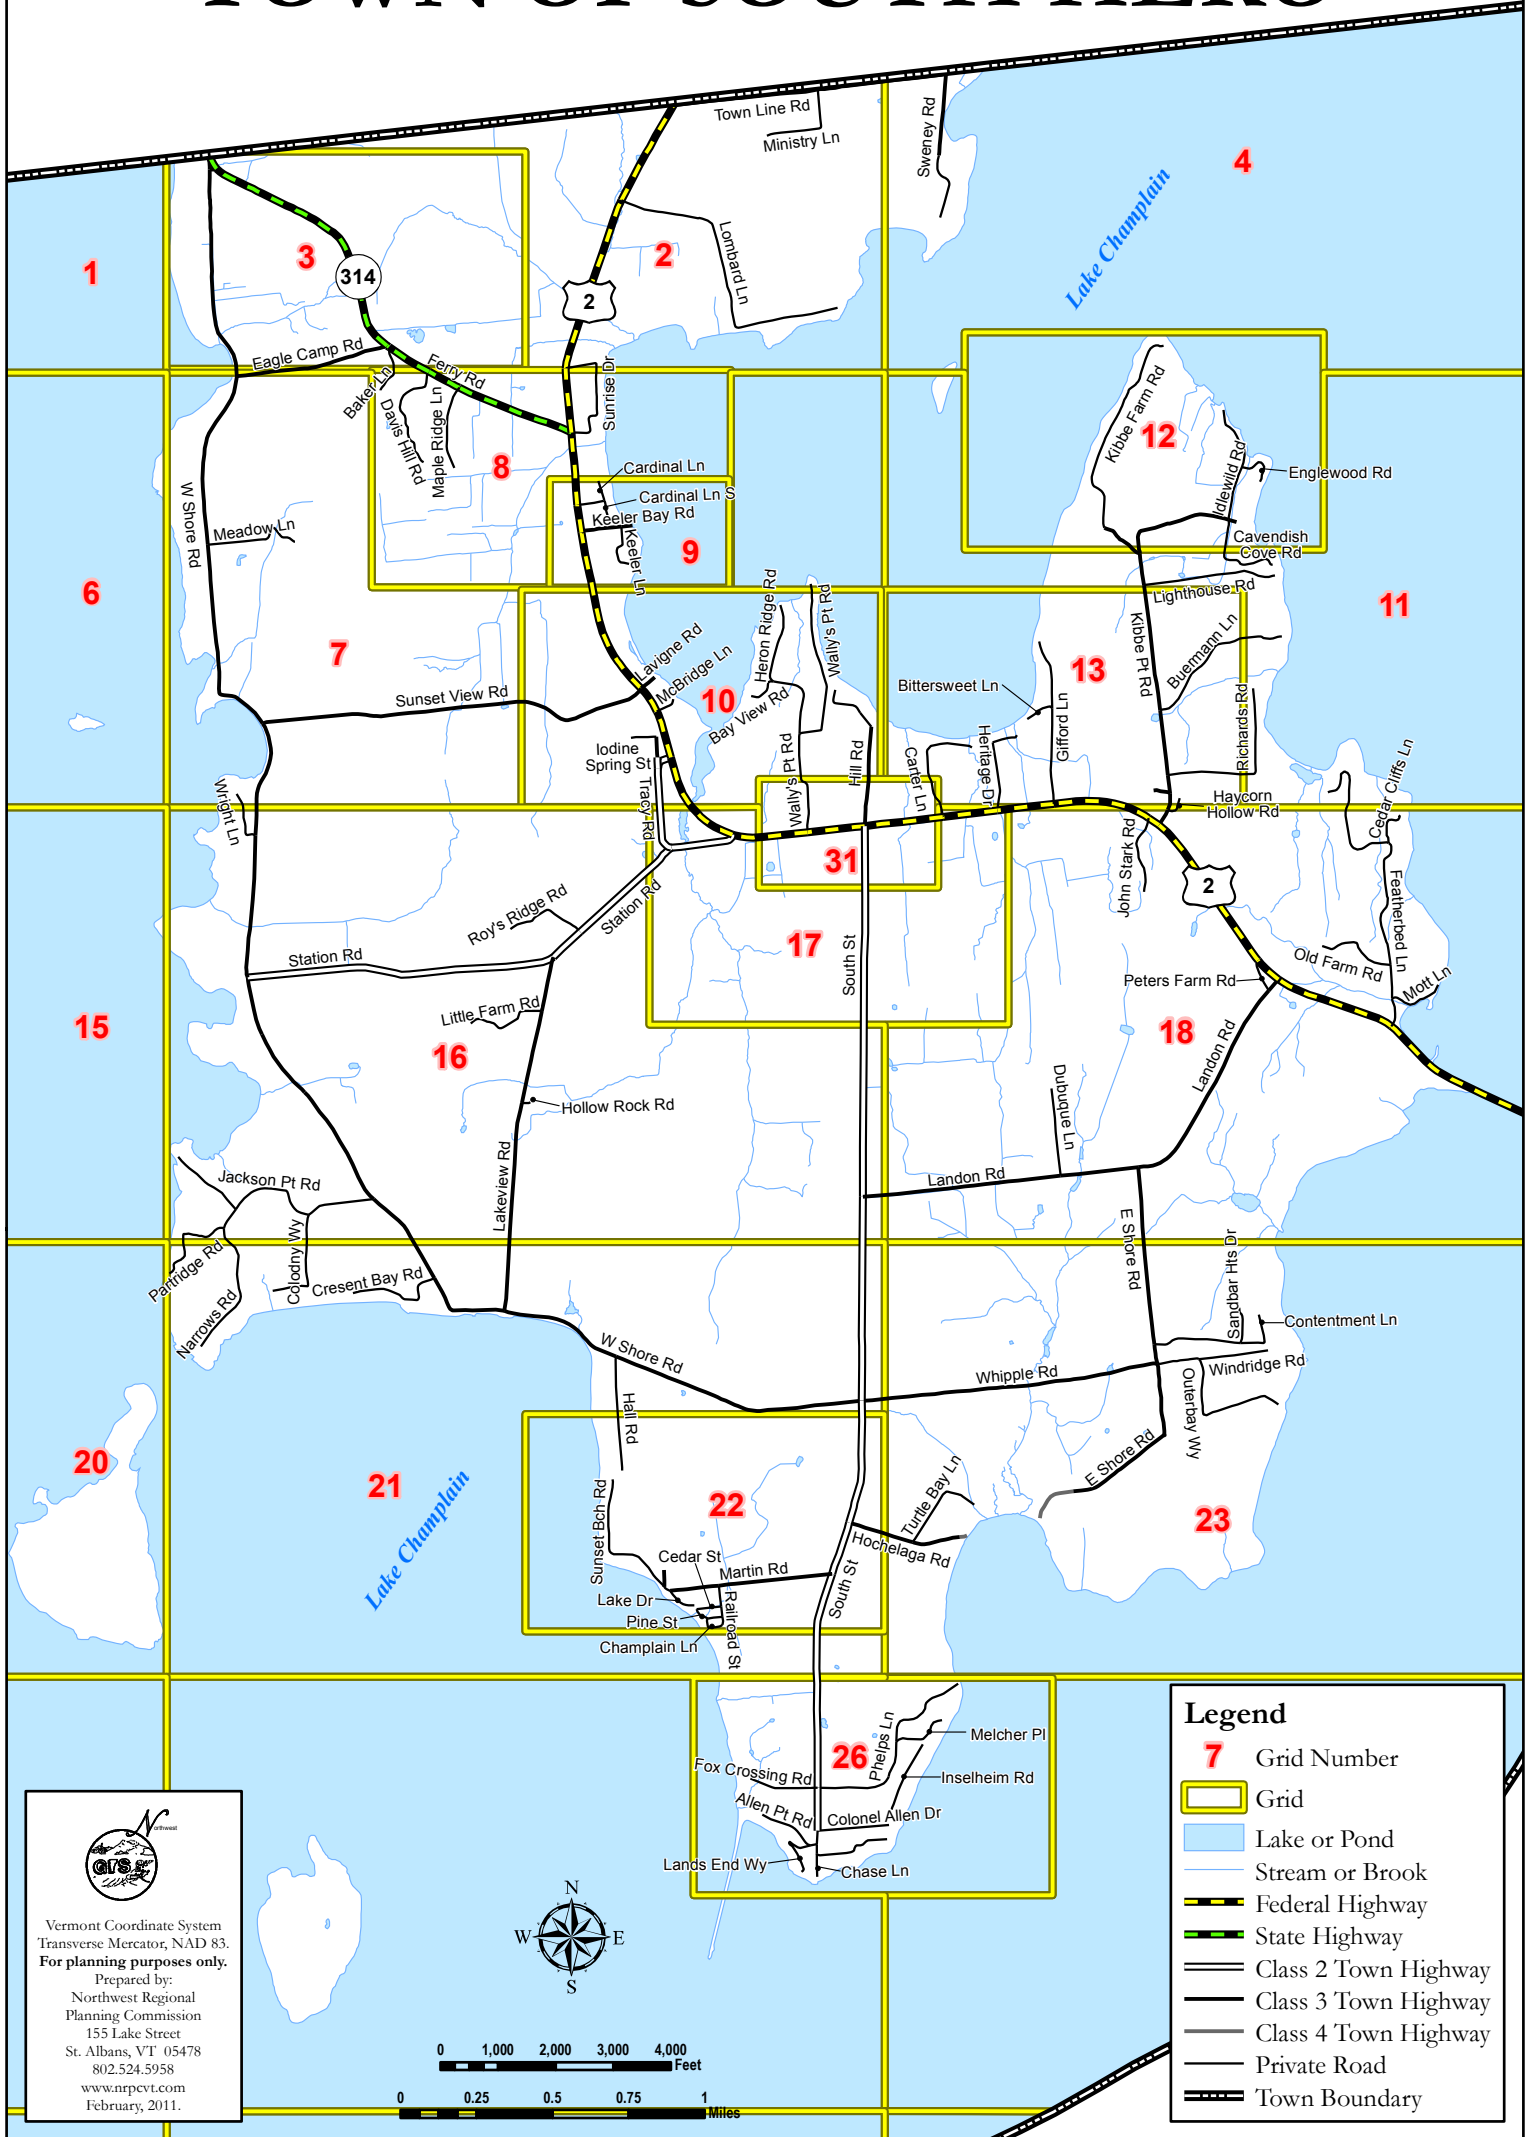

TOWN OF SOUTH HERO

 Vermont Coordinate System
 Transverse Mercator, NAD 83.
For planning purposes only.
 Prepared by:
 Northwest Regional
 Planning Commission
 155 Lake Street
 St. Albans, VT 05478
 802.524.5958
 www.nrpvt.com
 February, 2011.

Legend

- 7 Grid Number
- Grid
- Lake or Pond
- Stream or Brook
- Federal Highway
- State Highway
- Class 2 Town Highway
- Class 3 Town Highway
- Class 4 Town Highway
- Private Road
- Town Boundary

ROAD NAME	GRID	ROAD NAME	GRID	ROAD NAME	GRID	ROAD NAME	GRID	ROAD NAME	GRID
Allen Point Rd	26	Davis Hill Rd	8	Inselheim Rd	26	Martin Rd	22	Sandbar Heights Dr	23
Baker Ln	3, 8	Dubuque Ln	18	Iodine Spring St	10	McBride Ln	10	South St	16, 17, 21, 22, 26, 31
Bay View Rd	10	Eagle Camp Rd	3, 7	Jackson Pt Rd	16	Meadow Ln	7	Station Rd	16, 17
Bittersweet Ln	13	East Shore Rd	18, 23	John Stark Rd	18	Melcher Pl	26	Sunrise Dr	2, 8
Buermann Ln	11, 13	Englewood Rd	12	Keeler Bay Rd	9	Ministry Ln	2	Sunset Beach Rd	22
Cardinal Ln	9	Featherbed Ln	11, 18	Keeler Ln	9	Mott Ln	18	Sunset View Rd	7, 10
Cardinal Ln S	9	Ferry Rd	3, 8	Kilobe Farm Rd	11, 12	Narrows Rd	16, 21	Sweeney Rd	4
Carter Ln	13, 17, 31	Fox Crossing Rd	26	Kilobe Point Rd	11, 12, 13, 18	Old Farm Rd	18	Town Line Rd	2, 4
Cavendish Cove Rd	11, 12	Gifford Ln	13	Lake Dr	22	Outerbay Way	23	Tracy Rd	10, 17
Cedar Cliffs Ln	18	Hall Rd	21, 22	Lakeview Rd	16, 21	Partridge Rd	16, 20, 21	Turtle Bay Ln	23
Cedar St	22	Haycorn Hollow Rd	13, 18	Landon Rd	16, 18	Peters Farm Rd	18	Wally's Pt Rd	7, 10, 31
Champlain Ln	22	Heritage Dr	13, 17	Lands End Way	26	Phelps Ln	26	West Shore Rd	3, 7, 16, 21
Chase Ln	26	Heron Ridge Rd	10	Lavigne Rd	10	Pine St	22	Whipple Rd	21, 23
Colodny Way	16, 21	Hill Rd	10, 31	Lighthouse Rd	11	Railroad St	22	Windridge Rd	23
Colonel Allen Dr	26	Hochelaga Rd	22, 23	Little Farm Rd	16	Richards Rd	11, 13	Wright Ln	7, 16
Contentment Ln	23	Hollow Rock Rd	16	Lombard Ln	2	Route 2	2, 8, 9, 10, 13, 17, 18, 31		
Crescent Bay Rd	21	Idlewild Rd	12	Maple Ridge Ln	8	Roy's Ridge Rd	16		